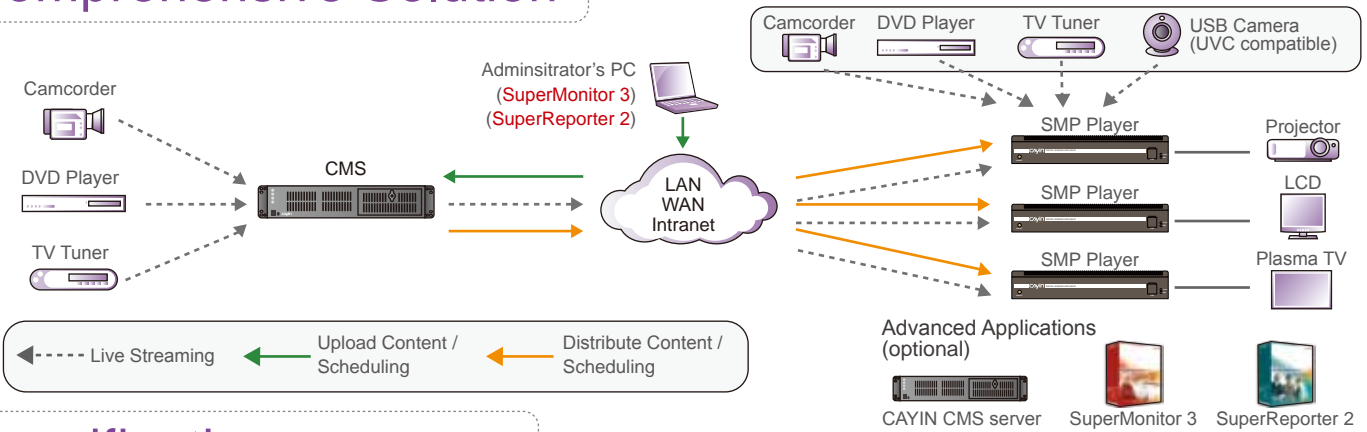

Comprehensive Solution

Specifications

System Specifications

Operating System	• Embedded Linux	
Display Zone	• 1 JPEG Theme Background • 1 Ticker (Scrolling Text) • 1 Date & Clock Area	• 1 Multimedia Area (Video/Streaming/Image/Audio Area) • 2 Image Slide Show Areas (JPG or GIF)
Media Player	• Video File Format: MPEG (MPG, VOB), AVI, WMV, WMA, MP3, MP4 • Video Streaming Format: RTB (MPEG4-TS, MPEG2-TS), RTP, MMS, HTTP • Support up to 720p (1280x720)	• Video Codec: MPEG-1/2, MPEG-4 ISO, WMV 7/8/9, RAW DV, H.264 • Audio Codec: MP-3, WMA 7/8 • Support video bit-rate up to 10 Mbps (codec dependent, landscape)
Image Slide Show	• JPEG or GIF Files	
Ticker (Scrolling Text)	• Enter text in Web Manager • Get text file or RSS feed from remote web server	• Read text files in Hard-disk Drive
Scheduling	• Run Once (by event) or emergency event with CAYIN CMS server	• Weekly
Display	• Screen Resolution: 640x480, 800x600, 1024x768, 1152x864, 1280x1024, 1280x720 (720p), 1280x768, 1600x900, 1360x768, 1366x768 • Portrait Mode: Support 90 and 270 degree display rotation • Clone mode: Support to show one content on two screens via VGA and DVI connectors	

Hardware Specifications

Dimension	• 268 (W) x 174 (D) x 47 (H) mm	
Material	• Aluminum + Steel (Fanless)	
Weight	• 2.2 Kg (with hard drive)	
Network	• 10/100/1000 Mbps Ethernet	• 802.11 b/g WIFI controller (optional)
Internal Storage	• 160G Byte, 2.5" SATA HD	
Video	• VGA D-Sub, DVI-D (no HDCP support)	
Audio	• RCA (Stereo)	
Video in	• S-Video	
Audio in	• RCA (Stereo)	
Power	• 100~240V AC (with external adaptor)	
Others	• 2 x RS-232 (COM), 4 x USB	
Certificate	• CE, FCC, LVD, RoHS, CB, CCC	

* Specifications subject to change without notice.