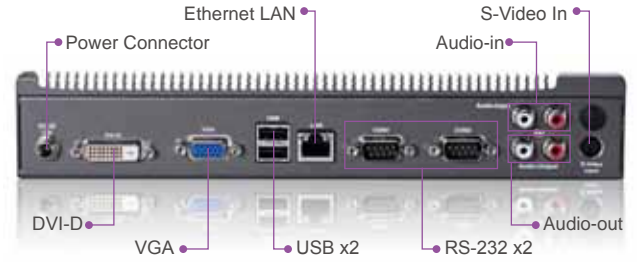

I/O Interface

SMP-PRO4